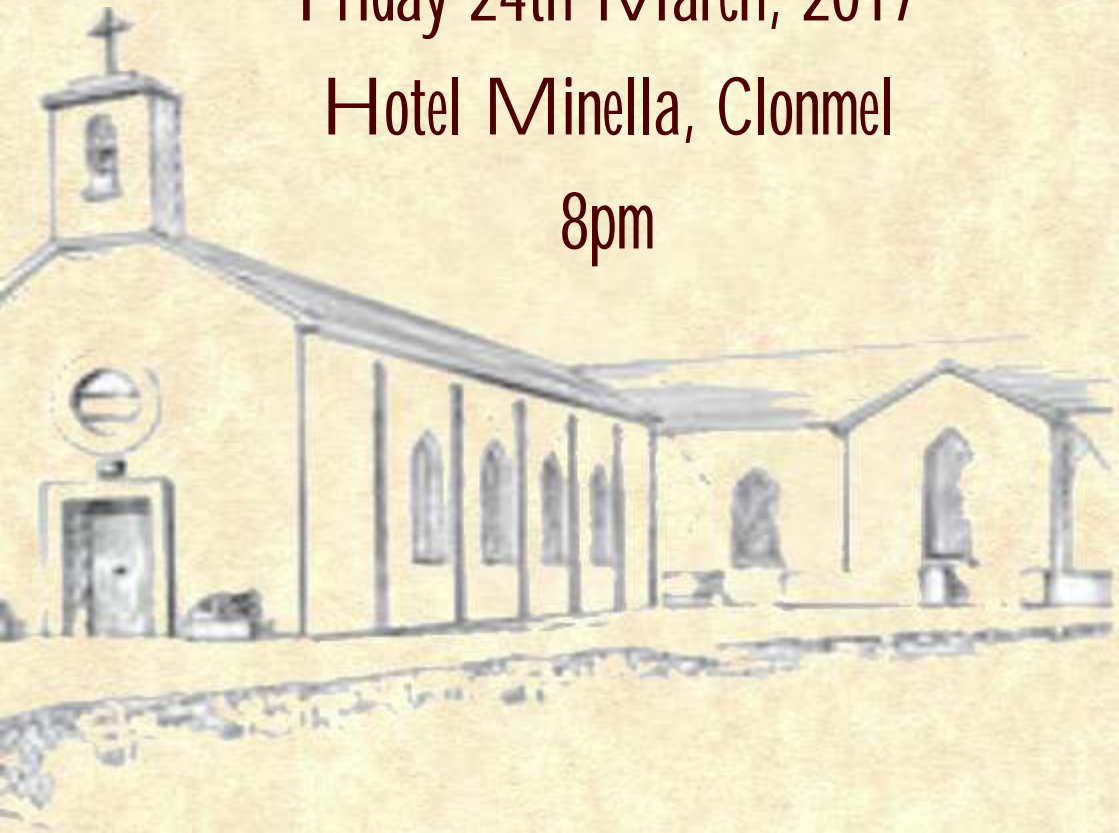

Ceiliúradh

A Musical Evening

with Fr. Ailbe O'Bric

Friday 24th March, 2017

Hotel Minella, Clonmel

8pm

Part 1

1. Traditional Music Group, led by Anna Myers
'Inisheer', 'Pachelbel's Canon', 'Pachelbel's Frolics'
2. Rachael Browne & Roisín O'Donnell
'I dreamed a dream'
3. Eoin Barrett
'Let it be'
4. Eimear Howley, Piano soloist
'Venetian Gondola' by Mendelssohn
5. Rachael Brown, Roisín O'Donnell & Eileen Flannery.
With Henry Fitzgerald on bodhrán and Kate Quigley on violin.
'Wagon Wheel'
6. Cherry Hally, with Norma Hurley on piano
'Song for Ireland'
7. Noranne Mangan
'Cúl an Tí' by Seán Ó Riordáin